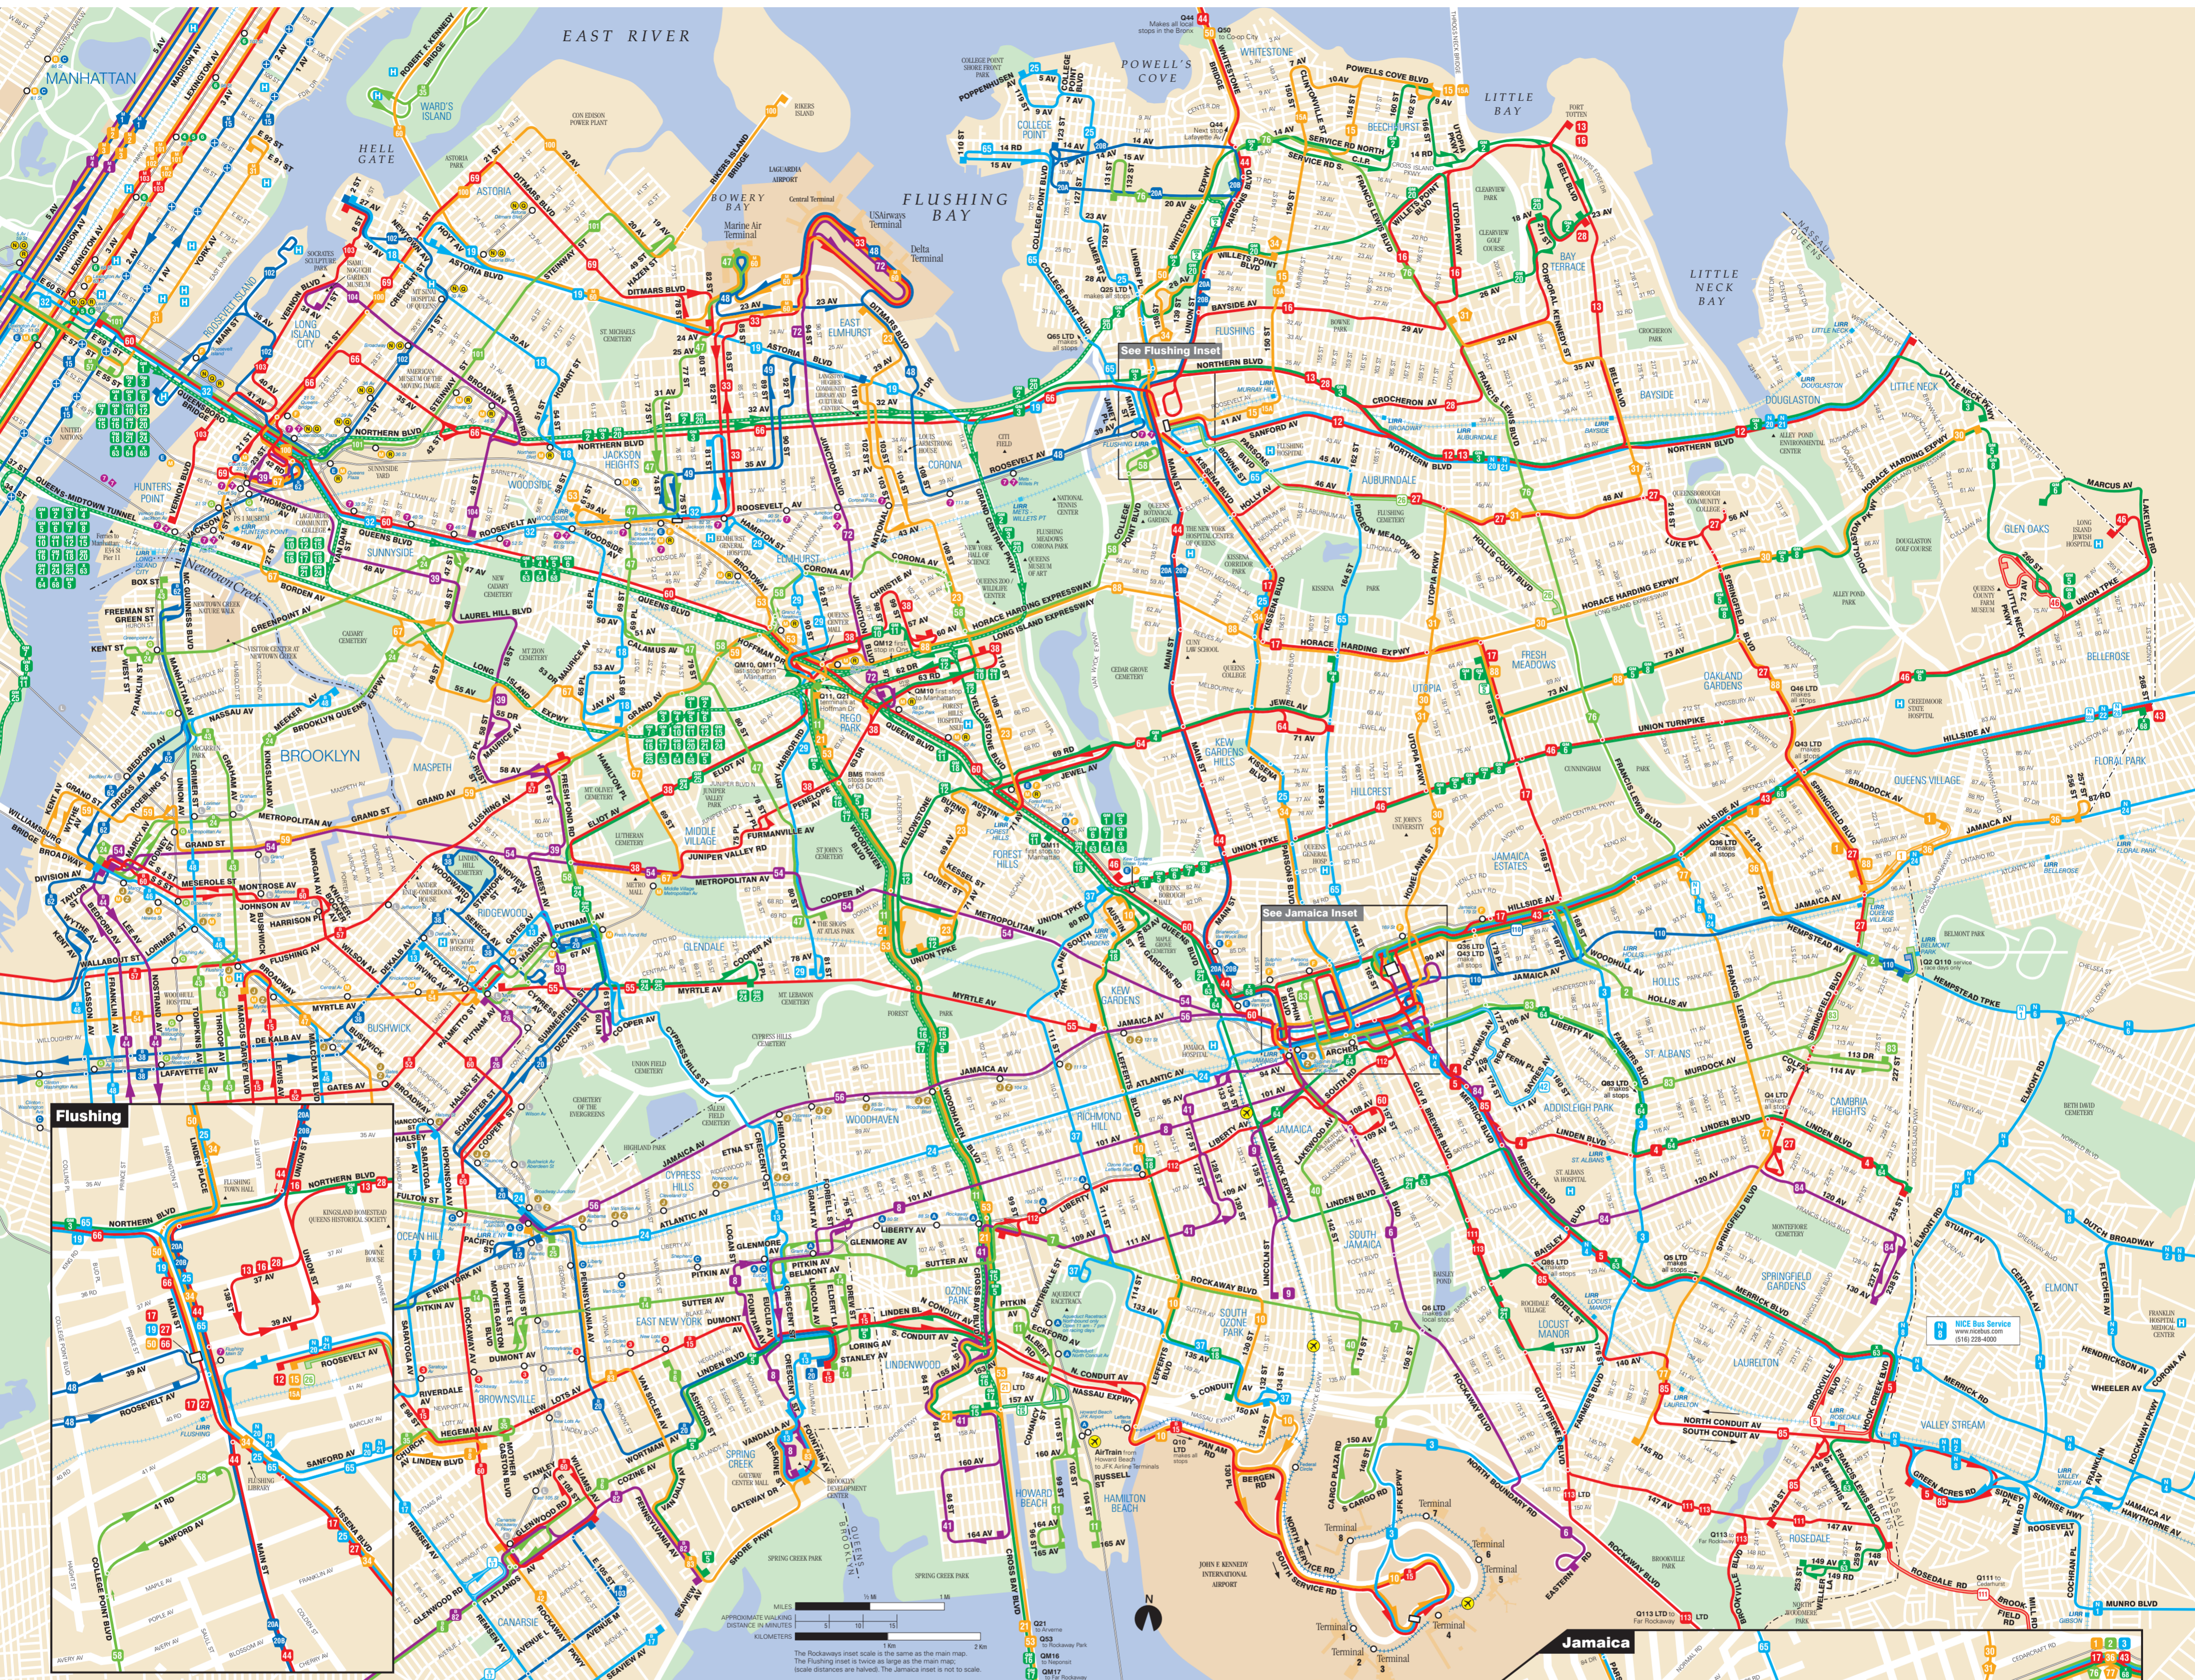

Queens Bus Map

See Flushing Inset

See Jamaica Inset

NYC Bus Service
www.nycbus.com
(516) 228-4000

The Rockaways

Bus Route Colors	
Local Bus Routes (718) 330-1234	Express Bus Routes (718) 330-1234
<ul style="list-style-type: none"> 1, 2, 3, 4, 5, 6, 7, 8, 9, 10, 11, 12 13, 14, 15, 16, 17, 18, 19, 20, 21, 22, 23 24, 25, 26, 27, 28, 29, 30, 31, 32, 33, 34 35, 36, 37, 38, 39, 40, 41, 42, 43, 44, 45, 46 47, 48, 49, 50, 51, 52, 53, 54, 55, 56, 57, 58, 59, 60 61, 62, 63, 64, 65, 66, 67, 68, 69, 70, 71, 72, 73, 74 75, 76, 77, 78, 79, 80, 81, 82, 83, 84, 85, 86, 87, 88, 89, 90 91, 92, 93, 94, 95, 96, 97, 98, 99, 100, 101, 102 103, 104, 105, 106, 107, 108, 109, 110, 111, 112, 113, 114, 115, 116, 117, 118, 119, 120 	<ul style="list-style-type: none"> Q11, Q12, Q13, Q14, Q15, Q16, Q17, Q18, Q19, Q20, Q21, Q22, Q23, Q24, Q25, Q26, Q27, Q28, Q29, Q30, Q31, Q32, Q33, Q34, Q35, Q36, Q37, Q38, Q39, Q40, Q41, Q42, Q43, Q44, Q45, Q46, Q47, Q48, Q49, Q50, Q51, Q52, Q53, Q54, Q55, Q56, Q57, Q58, Q59, Q60, Q61, Q62, Q63, Q64, Q65, Q66, Q67, Q68, Q69, Q70, Q71, Q72, Q73, Q74, Q75, Q76, Q77, Q78, Q79, Q80, Q81, Q82, Q83, Q84, Q85, Q86, Q87, Q88, Q89, Q90, Q91, Q92, Q93, Q94, Q95, Q96, Q97, Q98, Q99, Q100

Effective January 8, 2012
© 2012 Metropolitan Transportation Authority

Legend

- Local Bus Service** (Every day 7 a.m. - 10 p.m.; many routes operate longer hours)
- Express Bus Service (Dark Green)** (Premium fare)
- Express Route** (no stops)
- Express Section** (no stops)
- Local Full-time Service** (Every day 7 a.m. - 10 p.m.; many routes operate longer hours)
- No Saturday and/or Sunday Service**
- Select Service Stop**
- Limited Service Stop**
- Direction of Service** (Two-way service has no arrows)
- Full-time Terminal**
- Part-time Service**
- Part-time Terminal**
- Hospital**
- Point of Interest**
- Commuter Rail Station**
- Limited Service**
- AirTrain**
- JFK Airport Service**