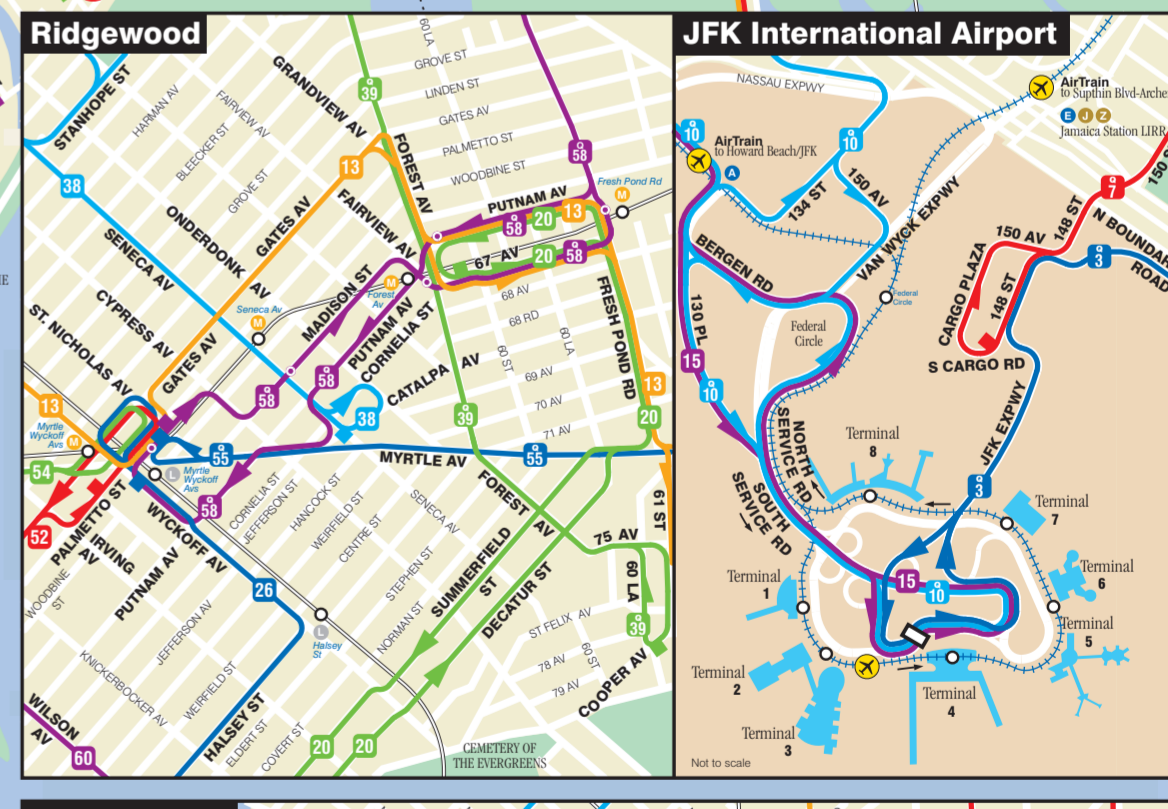

Brooklyn Bus Map

Other Bus Routes	
07	East New York - JFK Airport Cargo Area
08	Ridgewood - Richmond Hill
09	Broadway Junction - Jamaica
10	Kew Gardens - JFK Airport
11	Howard Beach/Hamilton Beach - Elmhurst
12	Astoria - Maspeth
13	Rockaway Park - Elmhurst
14	Broadway Junction - Jamaica
15	Midwood - Rockaway Park
16	Spring Creek - Midwood
17	Underwood - Jamaica
18	Downtown Brooklyn - Woodside
19	Williamsburg - Jamaica
20	Coney Island - Richmond Hill
21	Broadway Junction - Jamaica
22	Sheepshead Bay - Downtown/Midwood
23	Gerritsen Beach - Flushing
24	Williamsburg - Rego Park
25	Manhattan - South Jamaica
26	Long Island City - Middle Village
27	Sea Gate/Bensonhurst - Downtown/Midwood
28	Bay Ridge - Midwood
29	Staten Island Mall - Bay Ridge
30	Mill Basin - Midwood
31	Canarsie - Downtown Brooklyn LTD

Legend

- Subway Line
- Local Bus Service
- Full-time Service (Every day 7 a.m. - 10 p.m.; many routes operate longer hours)
- No Saturday and/or Sunday Service
- Direction of Service (two-way service has no arrows)
- Limited Service Stop
- Full-time Terminal
- Part-time Terminal
- Express Bus Service (Dark Green) Premium fare
- Express Bus Route
- Express Section (no stops)

February 2012

MILES 0 1 2
APPROXIMATE WALKING DISTANCE IN MINUTES 5 10 15
KILOMETERS 0 1 2

Express Bus Routes

- BMT Mill Basin - Downtown/Midwood
- BM2 Canarsie/Spring Creek - Downtown/Midwood
| BM3 Sheepshead Bay - Downtown/Midwood |
| BM4 Gerritsen Beach - Downtown/Midwood |
| BM5 Bay Ridge - Downtown/Midwood |
| BM6 Bay Ridge - Downtown/Midwood |
| BM7 Sea Gate/Bensonhurst - Downtown/Midwood |
| BM8 Spring Creek - Midwood |
| BM9 Staten Island Mall - Bay Ridge |
| BM10 Mill Basin - Midwood |
| BM11 Canarsie - Downtown Brooklyn LTD |