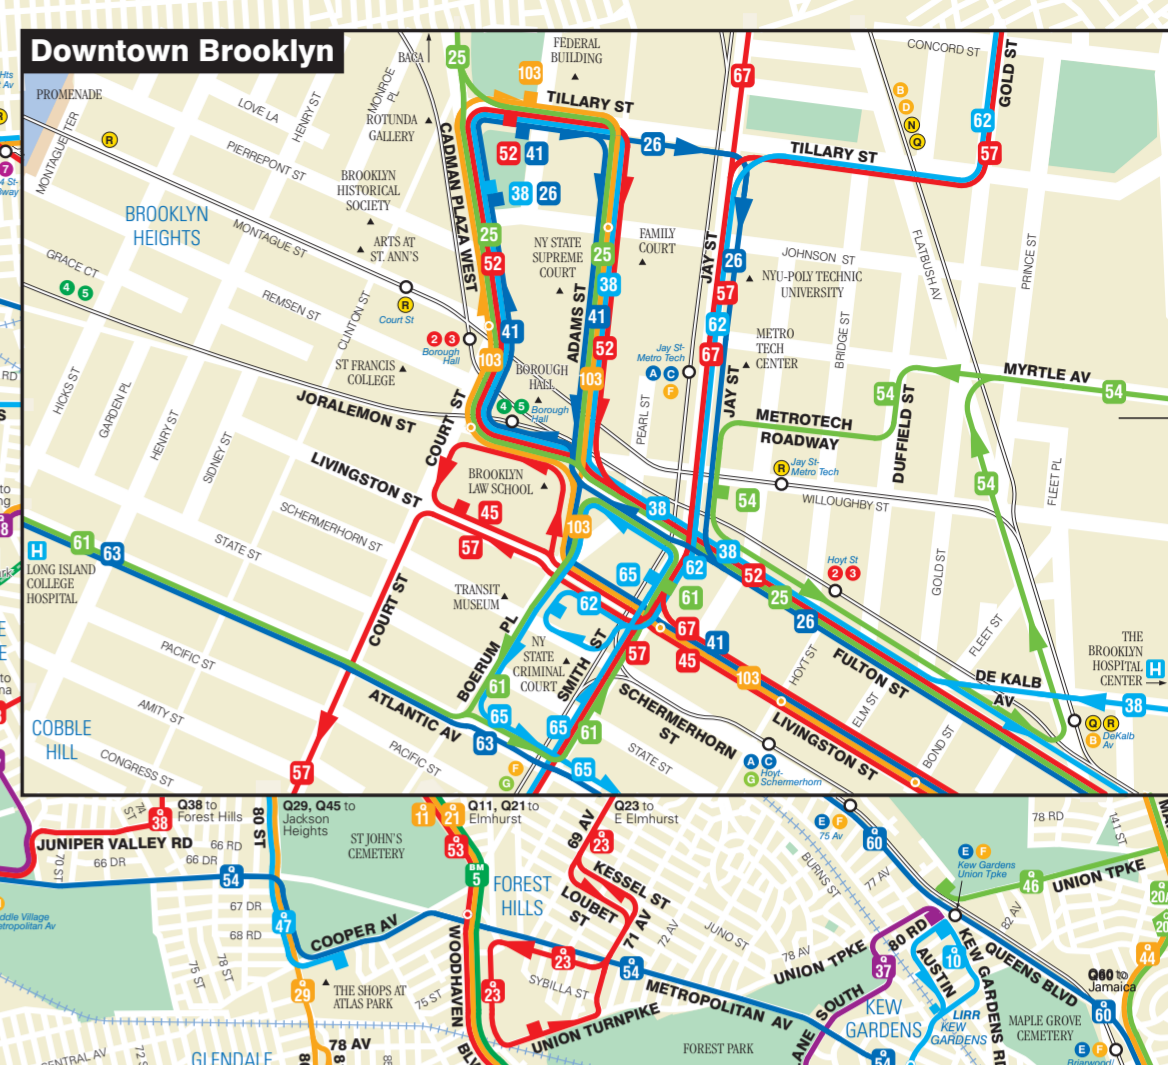

Brooklyn Bus Map

Other Bus Routes	
07	East New York - JFK Airport Cargo Area
08	Ridgewood - Richmond Hill
09	Broadway Junction - Jamaica
10	Kew Gardens - JFK Airport
11	Howard Beach/Hamilton Beach - Elmhurst
12	Astoria - Maspeth
13	Rockaway Park - Elmhurst
14	Broadway Junction - Jamaica
15	Midwood - Rockaway Park
16	Spring Creek - Midwood
17	Underwood - Jamaica
18	Downtown Brooklyn - Woodside
19	Williamsburg - Jamaica
20	Coney Island - Richmond Hill
21	Broadway Junction - Jamaica
22	Sheepshead Bay - Downtown/Midwood
23	Gerritsen Beach - Flushing
24	Williamsburg - Rego Park
25	Manhattan - South Jamaica
26	Long Island City - Middle Village
27	Sea Gate/Bensonhurst - Downtown/Midwood
28	Bay Ridge - Midwood
29	Staten Island Mall - Bay Ridge
30	Mill Basin - Midwood
31	Canarsie - Downtown Brooklyn LTD

Legend

- Subway Line
- Local Bus Service
- Full-time Service (Every day 7 a.m. - 10 p.m.; many routes operate longer hours)
- No Saturday and/or Sunday Service
- Direction of Service (two-way service has no arrows)
- Limited Service Stop
- Full-time Terminal
- Part-time Terminal
- Express Bus Service (Dark Green) Premium fare
- Express Bus Route
- Express Section (no stops)

February 2012

MILES 0 1 2
APPROXIMATE WALKING DISTANCE IN MINUTES 5 10 15
KILOMETERS 0 1 2

Express Bus Routes

- BMT Mill Basin - Downtown/Midwood
- BM2 Canarsie/Spring Creek - Downtown/Midwood
| BM3 Sheepshead Bay - Downtown/Midwood |
| BM4 Gerritsen Beach - Downtown/Midwood |
| BM5 Bay Ridge - Downtown/Midwood |
| BM6 Bay Ridge - Downtown/Midwood |
| BM7 Sea Gate/Bensonhurst - Downtown/Midwood |
| BM8 Spring Creek - Midwood |
| BM9 Staten Island Mall - Bay Ridge |
| BM10 Mill Basin - Midwood |
| BM11 Canarsie - Downtown Brooklyn LTD |