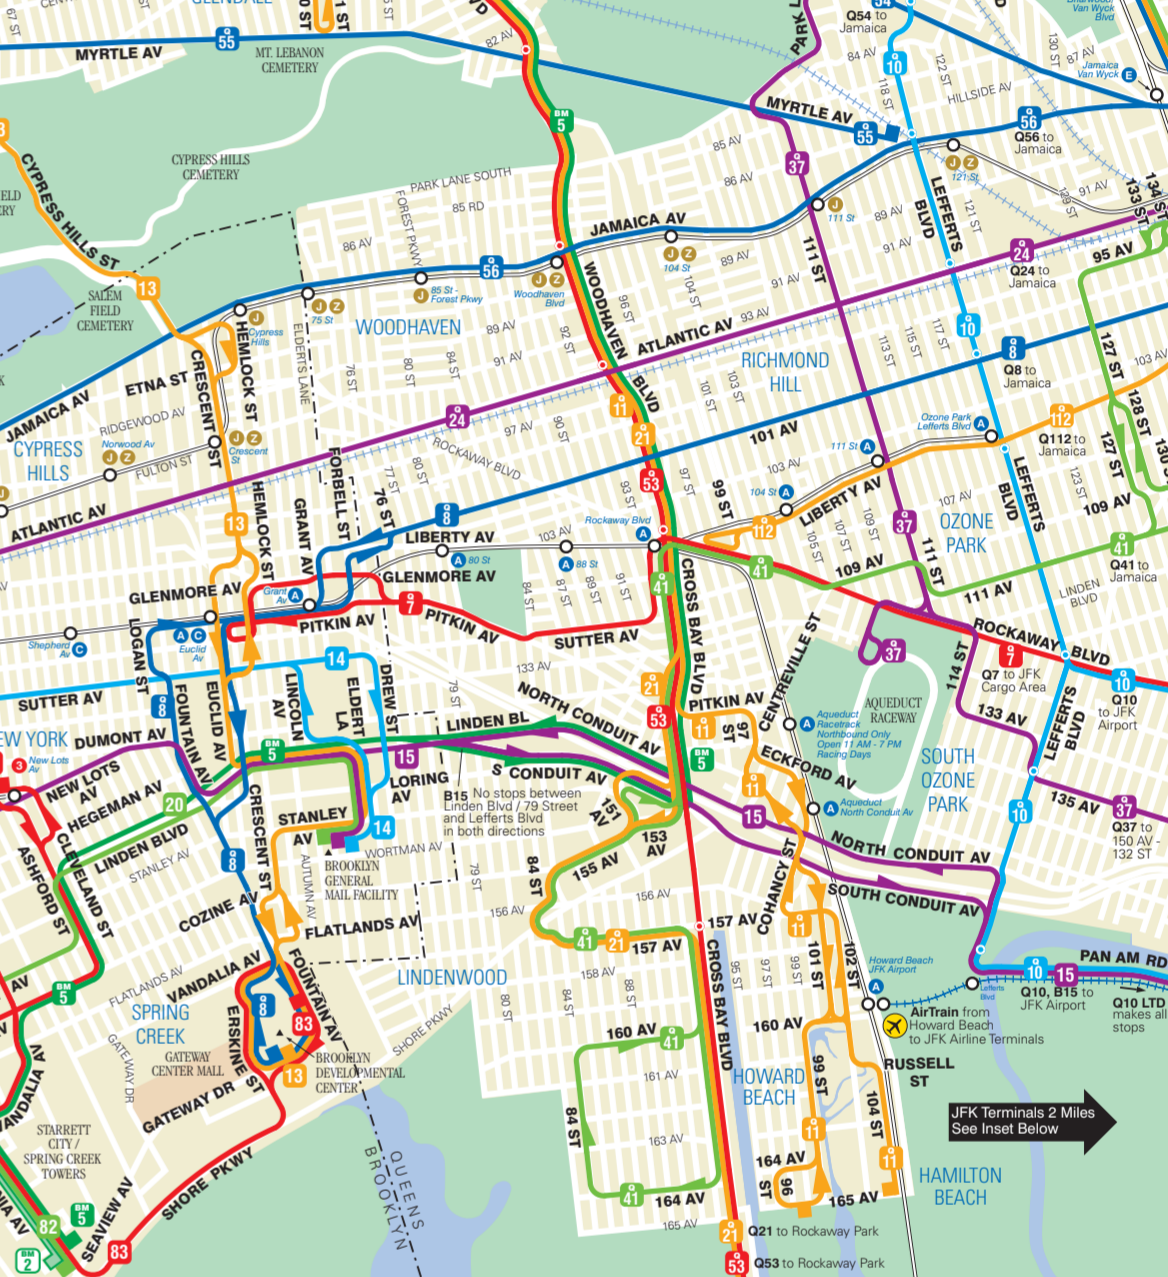

Brooklyn Bus Map

Other Bus Routes	
07	East New York - JFK Airport Cargo Area
08	Ridgewood - Richmond Hill
09	Broadway Junction - Jamaica
10	Kew Gardens - JFK Airport
11	Howard Beach/Hamilton Beach - Elmhurst
12	Astoria - Maspeth
13	Rockaway Park - Elmhurst
14	Broadway Junction - Jamaica
15	Midwood - Rockaway Park
16	Spring Creek - Midwood
17	Underwood - Jamaica
18	Downtown Brooklyn - Woodside
19	Williamsburg - Jamaica
20	Coney Island - Richmond Hill
21	Broadway Junction - Jamaica
22	Sheepshead Bay - Downtown/Midwood
23	Gerritsen Beach - Flushing
24	Williamsburg - Rego Park
25	Manhattan - South Jamaica
26	Long Island City - Middle Village
27	Sea Gate/Bensonhurst - Downtown/Midwood
28	Bay Ridge - Midwood
29	Staten Island Mall - Bay Ridge
30	Mill Basin - Midwood
31	Canarsie - Downtown Brooklyn LTD

Legend

- Subway Line
- Local Bus Service
- Full-time Service (Every day 7 a.m. - 10 p.m.; many routes operate longer hours)
- No Saturday and/or Sunday Service
- Direction of Service (two-way service has no arrows)
- Limited Service Stop
- Full-time Terminal
- Part-time Terminal
- Express Bus Service (Dark Green) Premium fare
- Express Bus Route
- Express Section (no stops)

February 2012

MILES 0 1 2
APPROXIMATE WALKING DISTANCE IN MINUTES 5 10 15
KILOMETERS 0 1 2

Express Bus Routes

- BMT Mill Basin - Downtown/Midwood
- BM2 Canarsie/Spring Creek - Downtown/Midwood
| BM3 Sheepshead Bay - Downtown/Midwood |
| BM4 Gerritsen Beach - Downtown/Midwood |
| BM5 Bay Ridge - Downtown/Midwood |
| BM6 Bay Ridge - Downtown/Midwood |
| BM7 Sea Gate/Bensonhurst - Downtown/Midwood |
| BM8 Spring Creek - Midwood |
| BM9 Staten Island Mall - Bay Ridge |
| BM10 Mill Basin - Midwood |
| BM11 Canarsie - Downtown Brooklyn LTD |