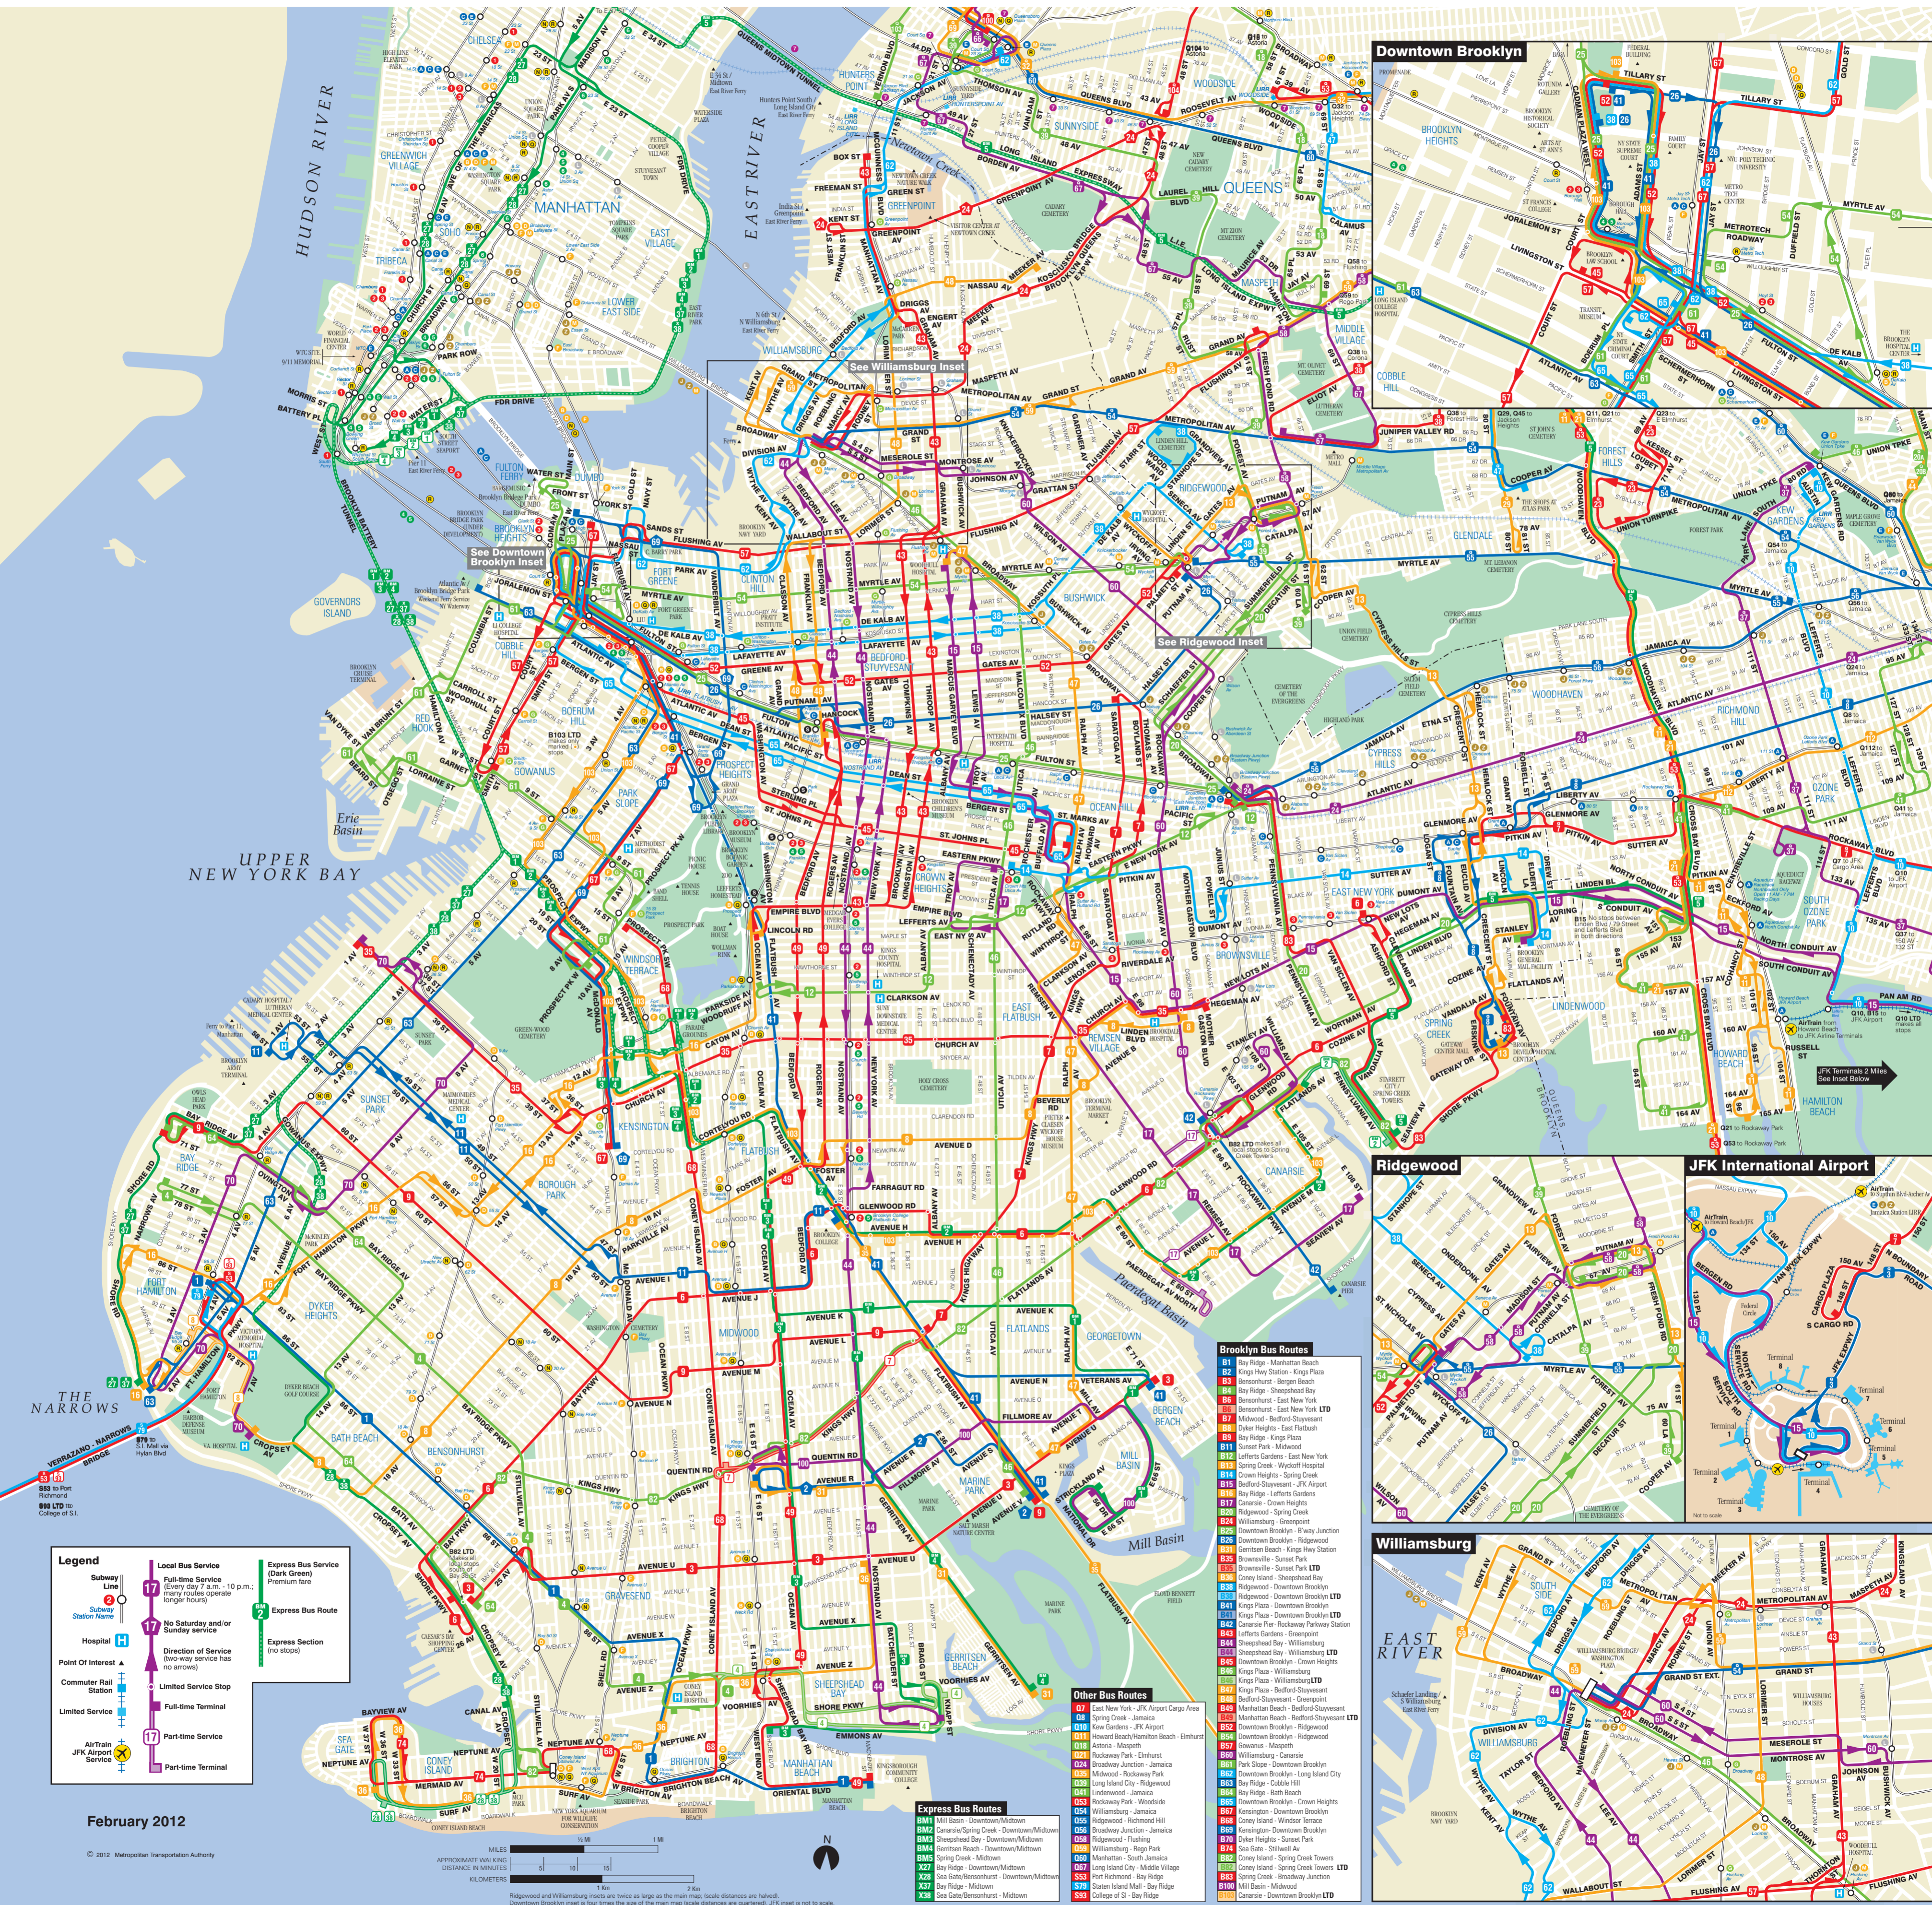

Brooklyn Bus Map

Other Bus Routes	
07	East New York - JFK Airport Cargo Area
08	Ridgewood - Richmond Hill
09	Broadway Junction - Jamaica
10	Kew Gardens - JFK Airport
11	Howard Beach/Hamilton Beach - Elmhurst
12	Astoria - Maspeth
13	Rockaway Park - Elmhurst
14	Broadway Junction - Jamaica
15	Midwood - Rockaway Park
16	Spring Creek - Midwood
17	Underwood - Jamaica
18	Downtown Brooklyn - Woodside
19	Williamsburg - Jamaica
20	Coney Island - Richmond Hill
21	Broadway Junction - Jamaica
22	Sheepshead Bay - Downtown/Midwood
23	Gerritsen Beach - Flushing
24	Williamsburg - Rego Park
25	Manhattan - South Jamaica
26	Long Island City - Middle Village
27	Sea Gate/Bensonhurst - Downtown/Midwood
28	Bay Ridge - Midwood
29	Staten Island Mall - Bay Ridge
30	Mill Basin - Midwood
31	Canarsie - Downtown Brooklyn LTD

Legend

- Subway Line
- Local Bus Service
- Full-time Service (Every day 7 a.m. - 10 p.m.; many routes operate longer hours)
- No Saturday and/or Sunday Service
- Direction of Service (two-way service has no arrows)
- Limited Service Stop
- Full-time Terminal
- Part-time Terminal
- Express Bus Service (Dark Green) Premium fare
- Express Bus Route
- Express Section (no stops)

February 2012

MILES 0 1 2
APPROXIMATE WALKING DISTANCE IN MINUTES 5 10 15
KILOMETERS 0 1 2

Express Bus Routes

- BMT Mill Basin - Downtown/Midwood
- BM2 Canarsie/Spring Creek - Downtown/Midwood
| BM3 Sheepshead Bay - Downtown/Midwood |
| BM4 Gerritsen Beach - Downtown/Midwood |
| BM5 Bay Ridge - Downtown/Midwood |
| BM6 Bay Ridge - Downtown/Midwood |
| BM7 Sea Gate/Bensonhurst - Downtown/Midwood |
| BM8 Spring Creek - Midwood |
| BM9 Staten Island Mall - Bay Ridge |
| BM10 Mill Basin - Midwood |
| BM11 Canarsie - Downtown Brooklyn LTD |